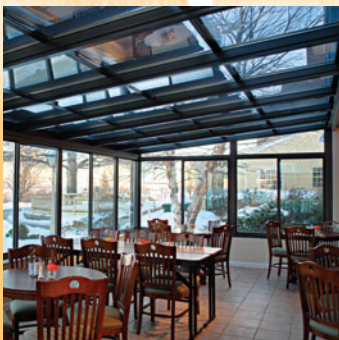

HISTORIC STRASBURG INN

STRASBURG, PENNSYLVANIA

717.687.7691

www.historicinnofstrasburg.com